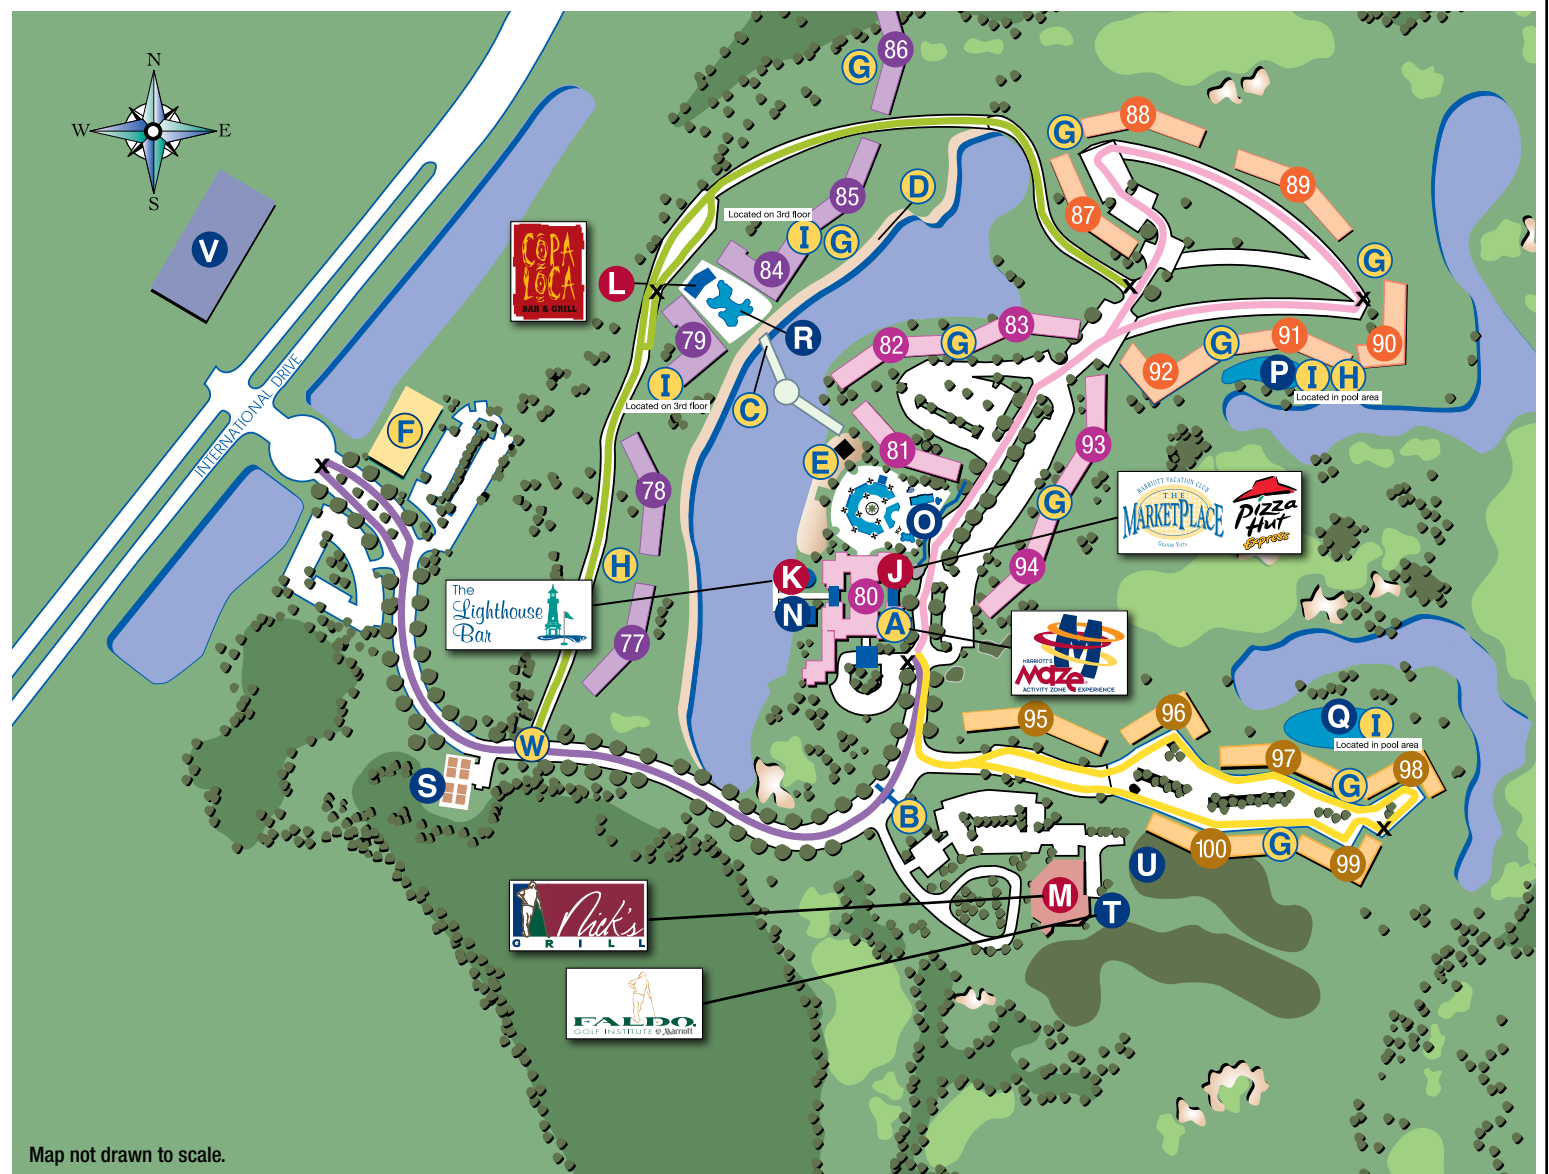

MAIN VILLAGE

80	Plaza de la Vida	201-410
81	Marbella	1101-1410
82	Sevilla	2119-2529
83	San Marco	3119-3632
93	Lago	3101-3510
94	Magellan	4119-4529

WEST VILLAGE

77	Costa Brava	7141-7648
78	Alahambra	8141-8647
79	Madrid	9139-9652
84	Alicante	4101-4616
85	Cristobal	5101-5607
86	Ibiza	6121-6627

GOLF SIDE VILLAGE

87	Monterrey	7119-7630
88	Son Antem	8119-8632
89	Matas Verde	9119-9532
90	DeVile	120-533
91	Denia	1119-1632
92	Barcelona	2101-2612

CLUBSIDE VILLAGE

95	Galleon	5119-5531
96	Verde Vista	6101-6612
97	Ponce de Leon	7101-7614
98	Conquistador	8101-8514
99	St. Augustine	9101-9514
100	Mallorca	140-655

RUNNING & WALKING ROUTES

	Pink Route	1.47 miles
	Green Route	0.31 mile
	Yellow Route	0.84 mile
	Purple Route	1.40 miles
	Trail Marker	

Map not drawn to scale.

FACILITIES

A	Village Center / Activities Center
B	Welcome Gate
C	Pedestrian Bridge
D	Lakeside Promenade
E	Beach Area
F	Marriott Vacation Club Sales Gallery
G	Charcoal Grills
H	Gas Grills
I	Laundry Facilities
W	Gated entrance (access with villa key)

FOOD & BEVERAGE

J	The MarketPlace and Pizza Hut Express
K	The Lighthouse Bar
L	Copa Loca Bar & Grill
M	Nick's Grill

FITNESS / ACTIVITIES

N	Harbour Master / Boat, Bike and Fishing Rental
O	Village Center Pool
P	Golfside Village Pool
Q	Clubside Village Pool
R	Plaza del Sol
S	Tennis Courts & Basketball Court
T	Faldo Golf Institute Clubhouse
U	Faldo Golf Institute Practice Grounds
V	Marriott's Grande Pines Golf Club